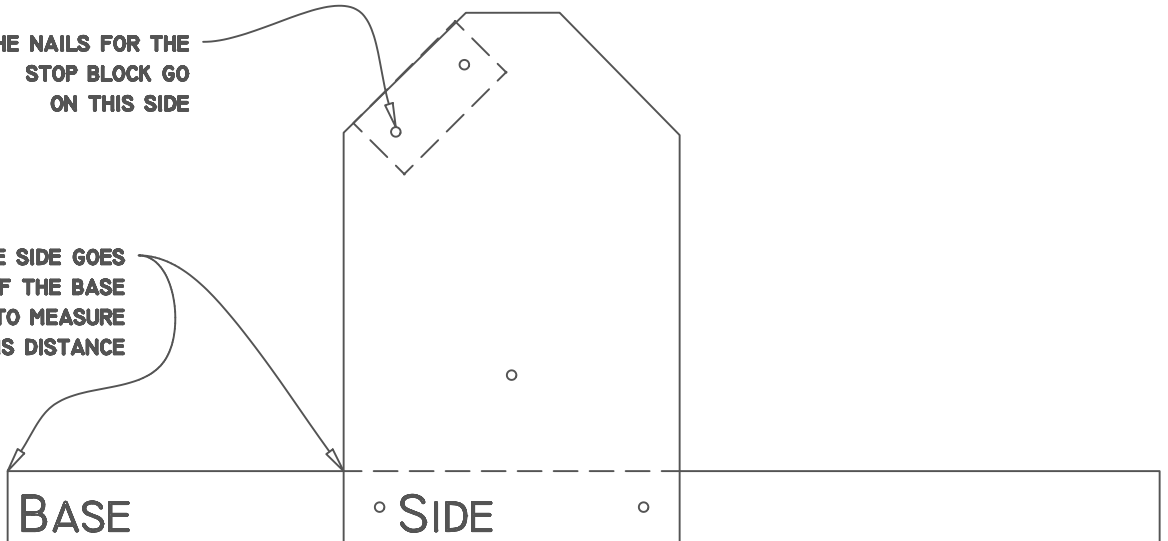

CUB SAFARI @ HOME

2

THE NAILS FOR THE STOP BLOCK GO ON THIS SIDE

1

MARK WHERE THE SIDE GOES ON BOTH SIDES OF THE BASE USE THE SIDE TO MEASURE THIS DISTANCE