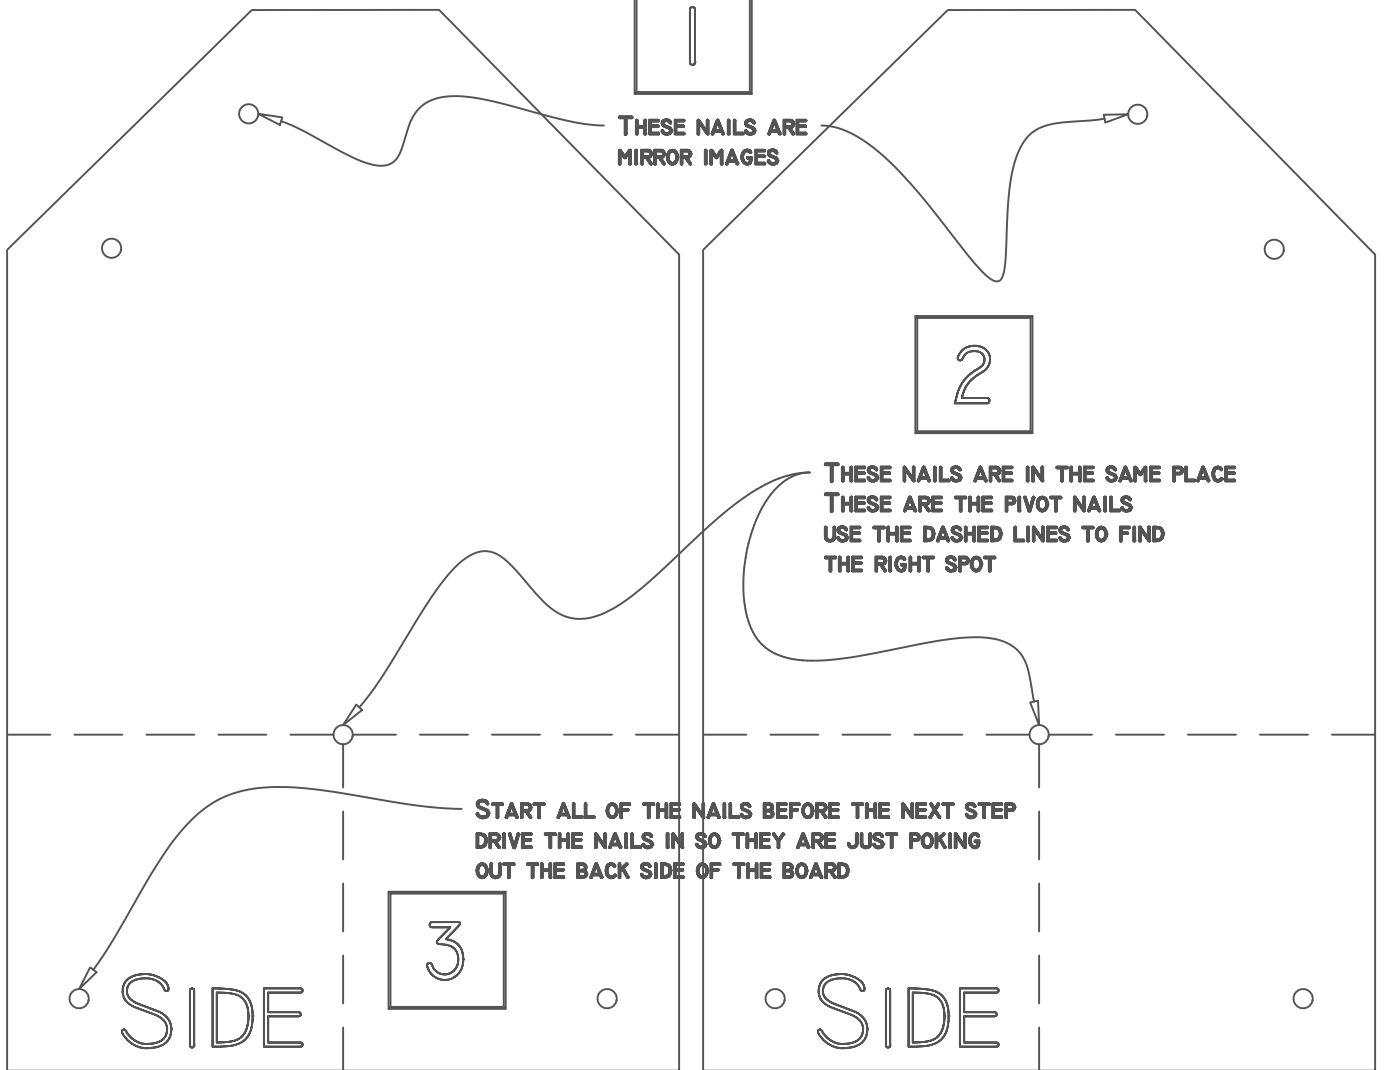

## Safari from Home Catapult

DATE: July 2020  
SCALE: Half  
SHEET: 3

# CUB SAFARI @ HOME

THESE NAILS ARE MIRROR IMAGES

THESE NAILS ARE IN THE SAME PLACE THESE ARE THE PIVOT NAILS USE THE DASHED LINES TO FIND THE RIGHT SPOT

START ALL OF THE NAILS BEFORE THE NEXT STEP DRIVE THE NAILS IN SO THEY ARE JUST POKING OUT THE BACK SIDE OF THE BOARD