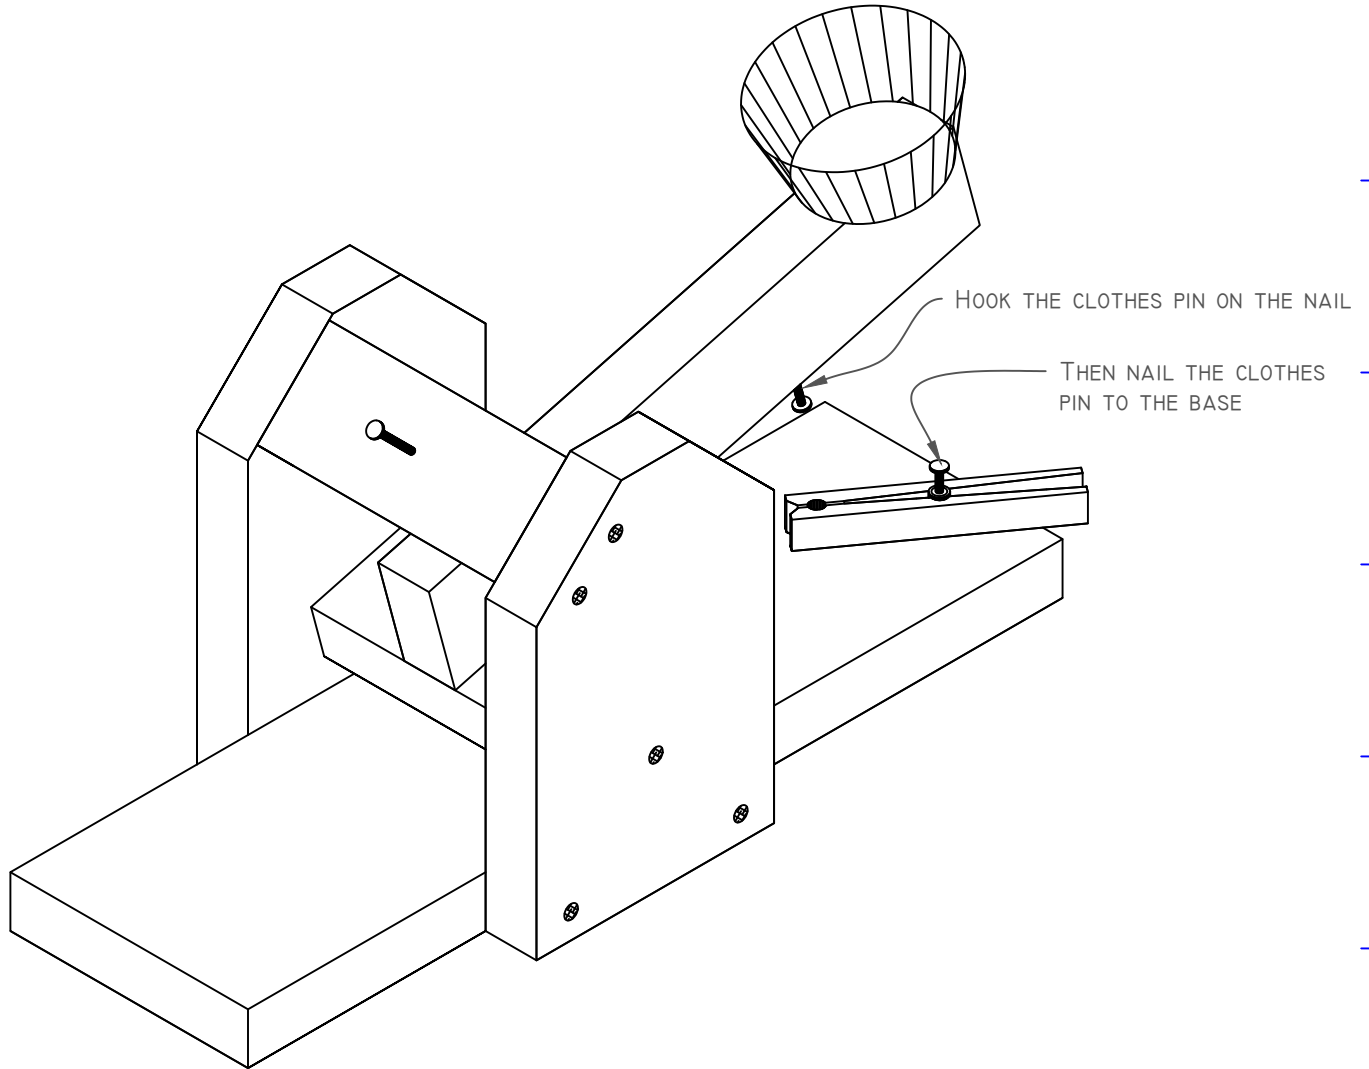

CUB SAFARI @ HOME

Safari from Home Catapult

DATE:	July 2020
SCALE:	Half
SHEET:	7