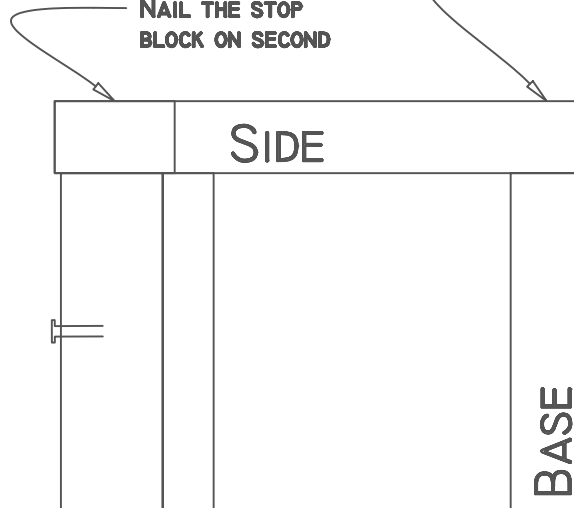

4

NAIL THE STOP BLOCK ON SECOND

3

NAIL THE BASE ON FIRST