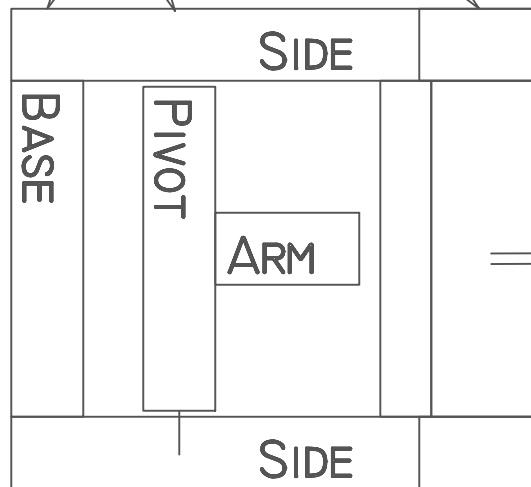

# CUB SAFARI @ HOME

DRIVE THE PIVOT NAIL ALL THE WAY IN THEN SET IT ON THE X ON THE PIVOT BOARD AND DRIVE IT IN

DRIVE THE SECOND PIVOT NAIL THROUGH THE SIDE THEN DRIVE IT INTO THE X ON THE PIVOT BOARD

AFTER THE PIVOT ATTACH THE BASE