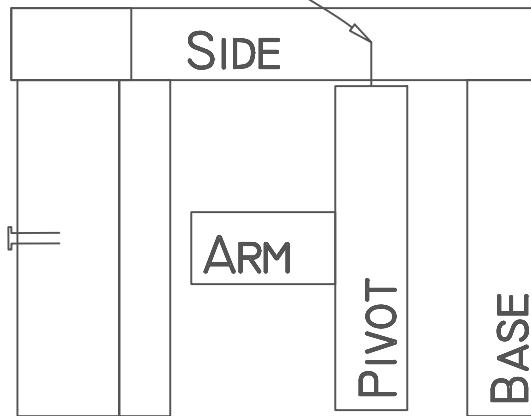

# CUB SAFARI @ HOME

2

THE NAILS FOR THE STOP BLOCK GO ON THIS SIDE

1

MARK WHERE THE SIDE GOES ON BOTH SIDES OF THE BASE USE THE SIDE TO MEASURE THIS DISTANCE

4

NAIL THE STOP BLOCK ON SECOND

3

NAIL THE BASE ON FIRST

*Safari from Home*  
Catapult

DATE: July 2020  
SCALE: Half  
SHEET: 5

# CUB SAFARI @ HOME

DRIVE THE PIVOT NAIL ALL THE WAY IN THEN SET IT ON THE X ON THE PIVOT BOARD AND DRIVE IT IN

DRIVE THE SECOND PIVOT NAIL THROUGH THE SIDE THEN DRIVE IT INTO THE X ON THE PIVOT BOARD

AFTER THE PIVOT ATTACH THE BASE